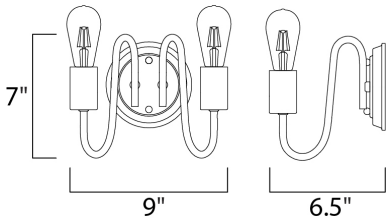

**MEASUREMENTS**

DIMENSION : 9" W x 7" H x 6.5" Ext  
 MAX OAH : 5" W x 5" H  
 HANGING WEIGHT : 1.19 lb

**LAMPING**

INPUT VOLTAGE : 120V  
 BULB : 2 x 60W Incandescent E26 Medium , 120W Total  
 BULB INCLUDED : (Not Included)  
 DIMMABLE : Yes

**FINISHES OPTION**

-  Black / Satin Nickel (BKSN)
-  Oil Rubbed Bronze / Antique Brass (OIAB)

**MATERIAL**

Steel

**RATINGS**

cETLus  
 Dry Location

**ADDITIONAL**

INSTALL UP/DOWN: Up/Down  
 OPERATING TEMPERATURE:  
 -20°C (-4°F), 40°C (104°F)